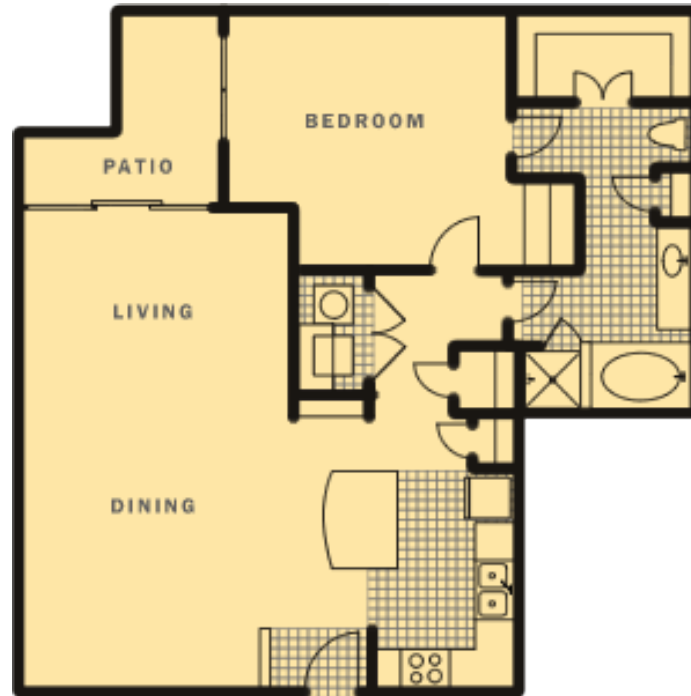

# Block<sup>24</sup>

The Yale  
1 BED / 1 BATH / 1035 SQ.FT.

RENT: \_\_\_\_\_ DEPOSIT: \_\_\_\_\_

2000 EAST ARAPAHO ROAD RICHARDSON, TX 75081  
PHONE: 972.907.2150 INFO@BLOCK24.COM