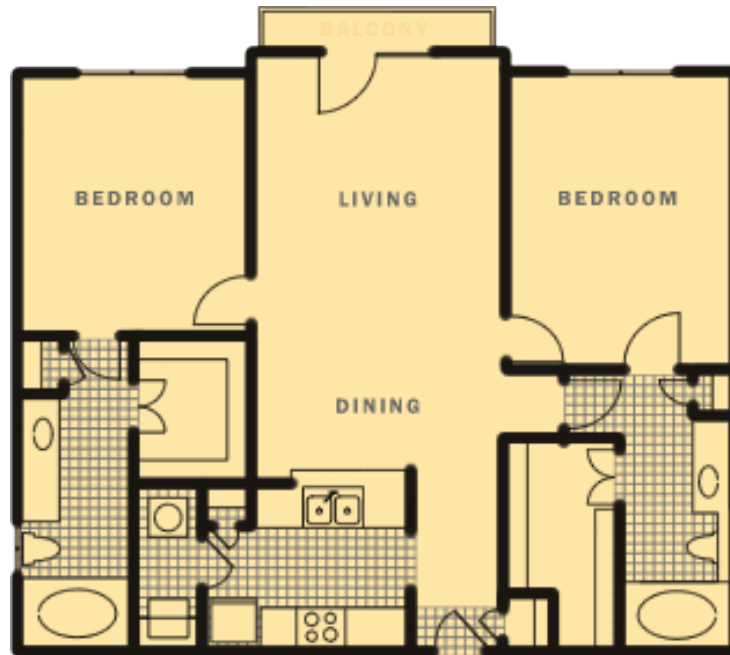

Block²⁴

The Lookout
2 BED / 2 BATH / 1147 SQ.FT.

RENT: _____ DEPOSIT: _____

2000 EAST ARAPAHO ROAD RICHARDSON, TX 75081
PHONE: 972.907.2150 INFO@BLOCK24.COM