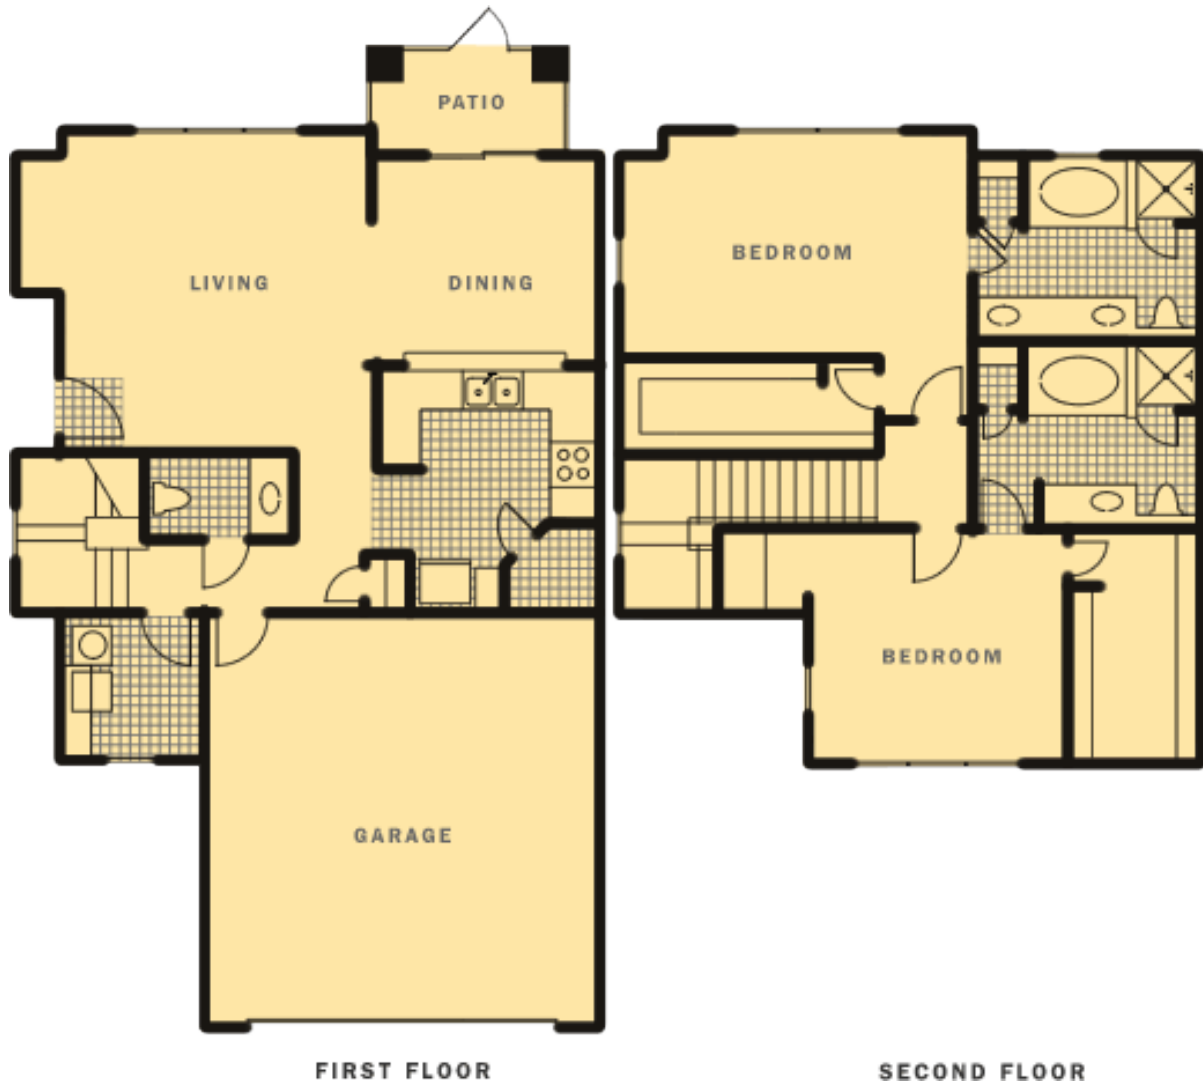

Block²⁴

The Grove
2 BED / 2 ½ BATH / 1646 SQ.FT.

RENT: _____ DEPOSIT: _____

2000 EAST ARAPAHO ROAD RICHARDSON, TX 75081
PHONE: 972.907.2150 INFO@BLOCK24.COM